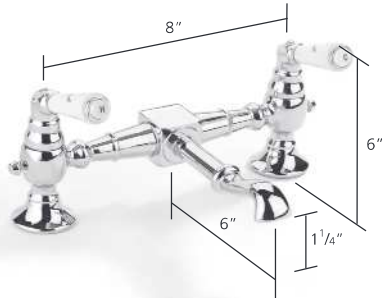

VG13-XAUS

1/2" 2 Hole lavatory bridge mixer 8" spread,
complete with plug and chain

Finishes:	Chrome, Polished Nickel
Feeds:	1/2"
Max drill hole Ø:	1 3/8"

UK and Worldwide Customer Service Team:
+44 (0)121 766 4200
www.samuel-heath.co.uk